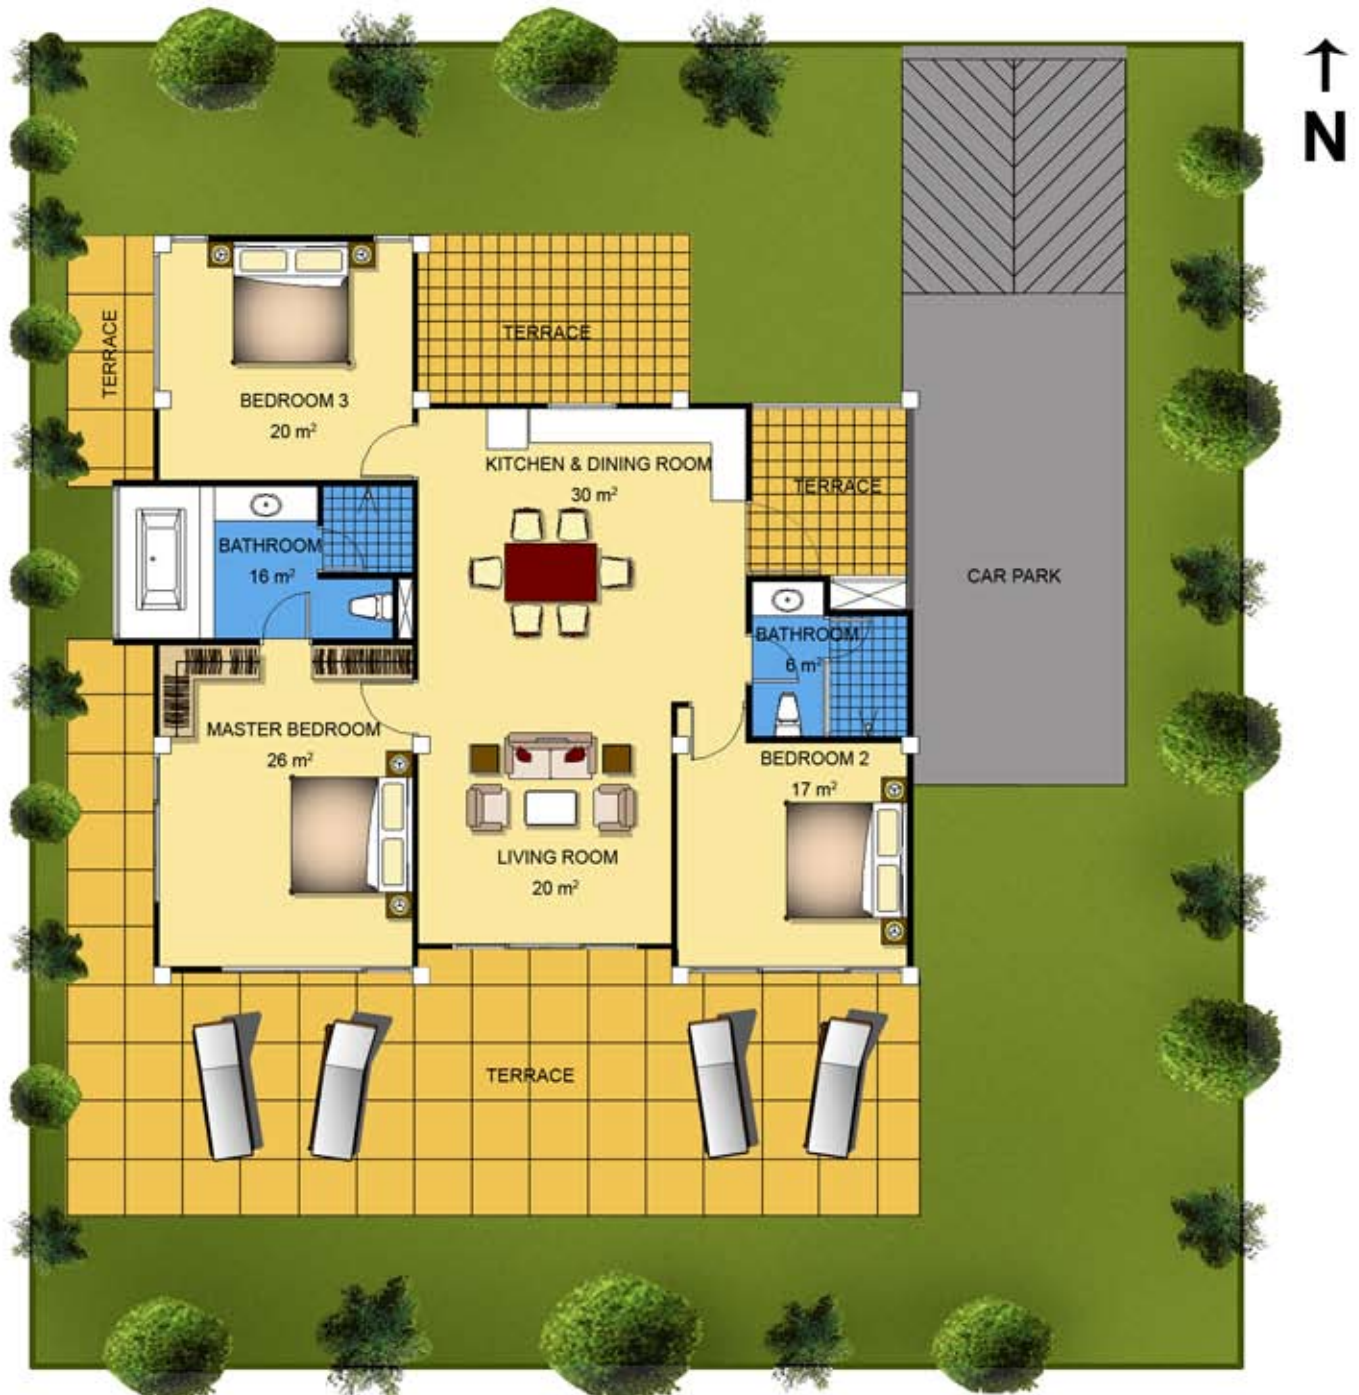

## Jasmine Villa Show Home Floor Plan

	m <sup>2</sup>	ft <sup>2</sup>
Internal Area	139	1,500
Total Villa Living Area	283	3,050
Lot Area	500	5,385